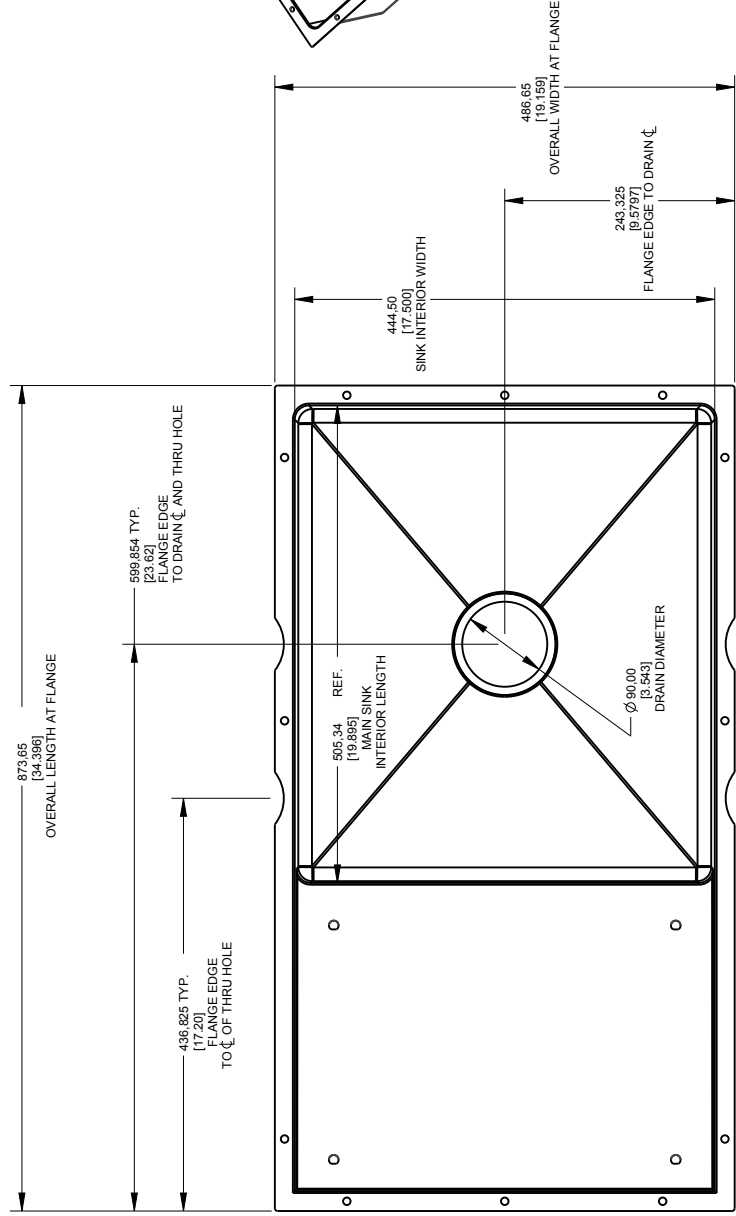

| | | | |
|-----------|--------------------|------------|-----|
| A | PRODUCTION RELEASE | 04/22/2015 | AEE |
| LTR | DESCRIPTION | DATE | BY |
| REVISIONS | | | |

| | | | |
|---|---------------|-----------|--|
| TITLE | | LR36UNDIM | |
| DWG NO. | REF-LR36UNDIM | CUSTOMER | |
| DRAWN BY: | | AEE | |
| DATE: | | 8/28/14 | |
| UNLESS OTHERWISE SPECIFIED DIMENSIONS ARE IN MILLIMETERS (INCHES) | | | |
| TOLERANCES: FRACTIONS DECIMALS ANGLES | | | |
| FRACTIONS: 1/16 1/8 1/4 3/8 1/2 5/8 3/4 7/8 | | | |
| DECIMALS: .125 .25 .375 .5 .75 .875 .1 .2 .3 .5 .7 .8 .125 .25 .375 .5 .75 .875 | | | |
| ANGLES: ° ' " | | | |
| DO NOT SCALE | | | |

THIS DRAWING IS FOR REFERENCE ONLY

ROCK SINKS INC.
Meriden, CT

Frequently asked questions.

Are there different sizes?

Currently the standard size model – 34 3/8” by 19 1/8” is available only. Other models – a larger 36” by 19 1/8” is on the board and will be available in 2017

Can I use the sink without the rack in?

Yes, the sinks are completely sealed and can be used without the rack.

Where does the water drain from the rack area?

The shelf is sloped back into the main bowl. The sink bowl has the main drain for the whole unit.

What is the best way to deal with the cost vs standard large bowl sinks when selling my clients?

When installed in a 36” sink base, design the roll-out waste and recycling center to fit under the rack section. The shallow rack allows for a full height waste bin. The savings involved in not having a separate cabinet more than makes up for the additional sink cost.