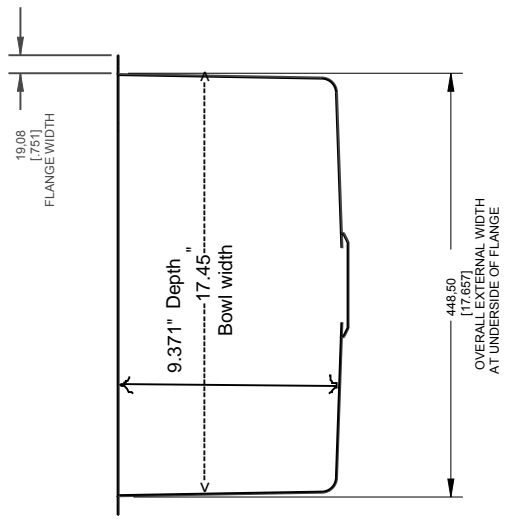

| | | | |
|-----------|--------------------|------------|-----|
| A | PRODUCTION RELEASE | 04/22/2015 | AEE |
| LTR | DESCRIPTION | DATE | BY |
| REVISIONS | | | |

| | | | |
|---|---------------|-----------|--|
| TITLE | | LR36UNDIM | |
| DWG NO. | REF-LR36UNDIM | CUSTOMER | |
| DRAWN BY: | | AEE | |
| DATE: | | 8/28/14 | |
| UNLESS OTHERWISE SPECIFIED DIMENSIONS ARE IN MILLIMETERS (INCHES) | | | |
| TOLERANCES: FRACTIONS DECIMALS ANGLES | | | |
| FRACTIONS: 1/16 1/8 1/4 3/8 1/2 5/8 3/4 7/8 | | | |
| DECIMALS: .125 .25 .375 .5 .75 .875 .1 .2 .3 .5 .7 .8 .125 .25 .375 .5 .75 .875 | | | |
| ANGLES: ° ' " | | | |
| DO NOT SCALE | | | |

THIS DRAWING IS FOR REFERENCE ONLY

ROCK SINKS INC.
Meriden, CT

Frequently asked questions.

Are there different sizes?

Currently the standard size model – 34 3/8” by 19 1/8” is available only. Other models – a larger 36” by 19 1/8” is on the board and will be available in 2017