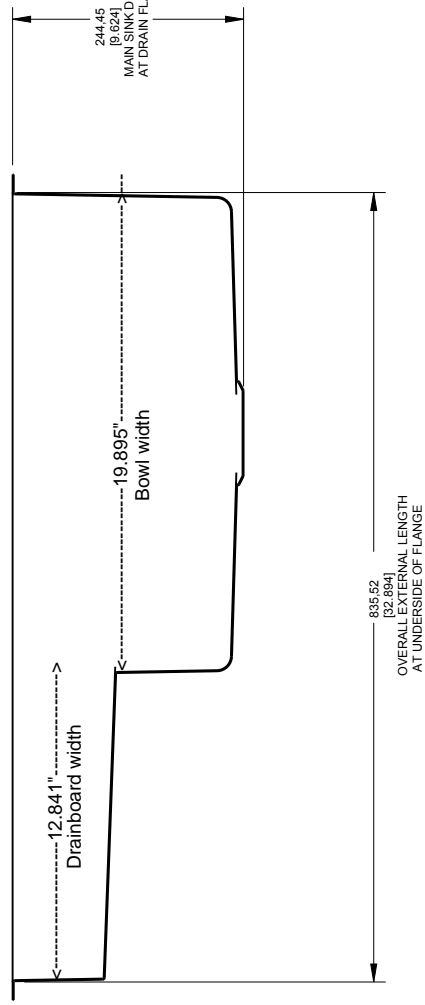

| | | | |
|-----------|--------------------|------------|-----|
| A | PRODUCTION RELEASE | 04/22/2015 | AEE |
| LTR | DESCRIPTION | DATE | BY |
| REVISIONS | | | |

| | | | |
|---|---------------|-----------|--|
| TITLE | | LR36UNDIM | |
| DWG NO. | REF-LR36UNDIM | CUSTOMER | |
| DRAWN BY: | | AEE | |
| DATE: | | 8/28/14 | |
| UNLESS OTHERWISE SPECIFIED DIMENSIONS ARE IN MILLIMETERS (INCHES) | | | |
| TOLERANCES: FRACTIONS DECIMALS ANGLES | | | |
| FRACTIONS: 1/16 1/8 1/4 3/8 1/2 5/8 3/4 7/8 | | | |
| DECIMALS: .125 .25 .375 .5 .75 .875 .1 .2 .3 .5 .7 .8 .125 .25 .375 .5 .75 .875 | | | |
| ANGLES: ° ' " | | | |
| DO NOT SCALE | | | |

THIS DRAWING IS FOR REFERENCE ONLY

ROCK SINKS INC.
Meriden, CT

Frequently asked questions.

Are there different sizes?

Currently the standard size model – 34 3/8” by 19 1/8” is available only. Other models – a larger 36” by 19 1/8” is on the board and will be available in 2017

What is the best way to deal with the cost vs standard large bowl sinks when selling my clients?

When installed in a 36” sink base, design the roll-out waste and recycling center to fit under the rack section. The shallow rack allows for a full height waste bin. The savings involved in not having a separate cabinet more than makes up for the additional sink cost.